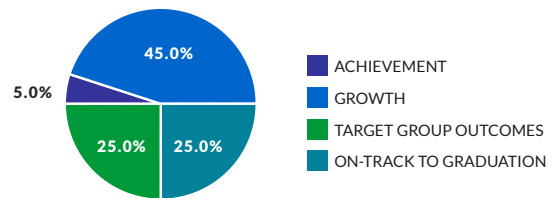

The statement above is provided by the school. It is not an evaluation by the Wisconsin DPI.

Student Groups

Score Summary

! Due to the COVID-19 pandemic, please use caution when interpreting scores and ratings. Careful review of the detailed data on all pages is encouraged. Also, see <https://dpi.wi.gov/accountability/resources>.

Exceeds Expectations

PRIORITY AREA WEIGHTS

Priority Area Scores

ACHIEVEMENT

GROWTH

TARGET GROUP OUTCOMES

ON-TRACK TO GRADUATION