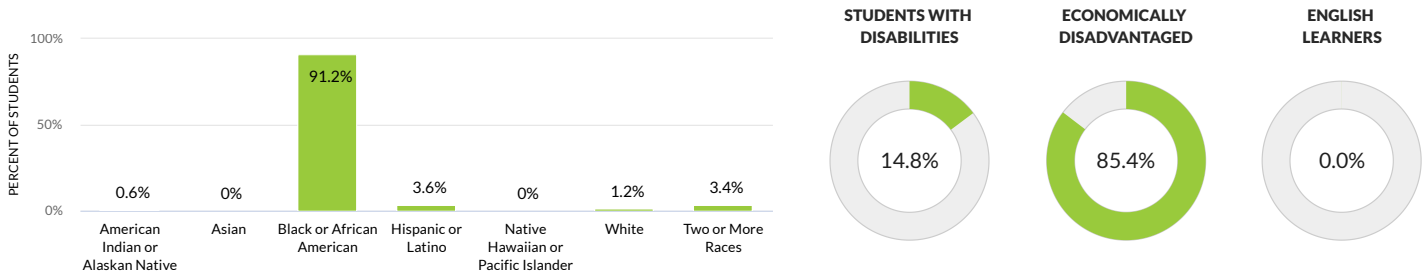

OVERVIEW

School Details

Grades : K3-8
Enrollment : 499
Percent open enrollment : 2.4%

Milwaukee College Prep—38th Street's mission is where knowledge plus character pave the road to college and beyond. One of the guiding core beliefs is that every child has a unique and individual genius and will be prepared to go to college with the help of highly trained staff.

The statement above is provided by the school. It is not an evaluation by the Wisconsin DPI.

Student Groups