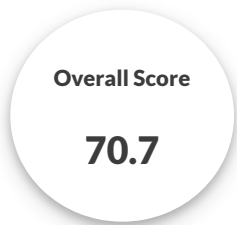

OVERVIEW

School Details

Grades : K3-8
Enrollment : 499
Percent open enrollment : 2.4%

Milwaukee College Prep—38th Street's mission is where knowledge plus character pave the road to college and beyond. One of the guiding core beliefs is that every child has a unique and individual genius and will be prepared to go to college with the help of highly trained staff.

The statement above is provided by the school. It is not an evaluation by the Wisconsin DPI.

Student Groups

Score Summary

! Due to the COVID-19 pandemic, please use caution when interpreting scores and ratings. Careful review of the detailed data on all pages is encouraged. Also, see <https://dpi.wi.gov/accountability/resources>.

Exceeds Expectations

PRIORITY AREA WEIGHTS

Priority Area Scores

ACHIEVEMENT

GROWTH

TARGET GROUP OUTCOMES

ON-TRACK TO GRADUATION