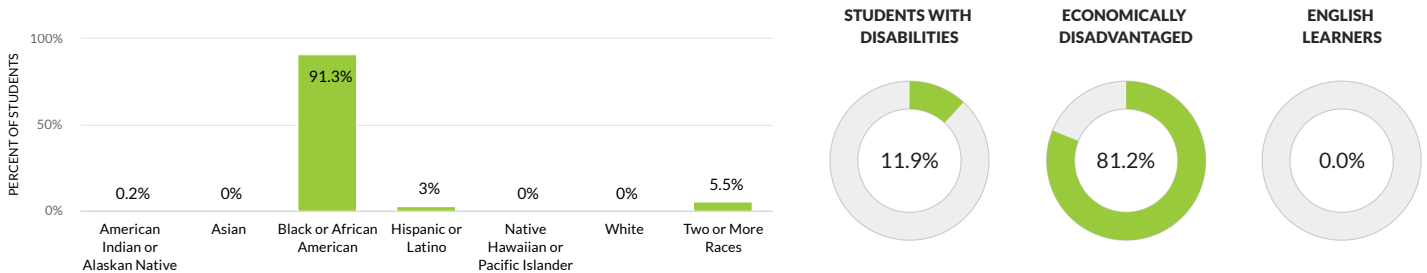

OVERVIEW

School Details

Grades : K3-8

Enrollment : 494

Percent open enrollment : 3.8%

Milwaukee College Prep—36th Street's mission is where knowledge plus character pave the road to college and beyond. One of the guiding core beliefs is that every child has a unique and individual genius and will be prepared to go to college with the help of highly trained staff.

The statement above is provided by the school. It is not an evaluation by the Wisconsin DPI.

Student Groups